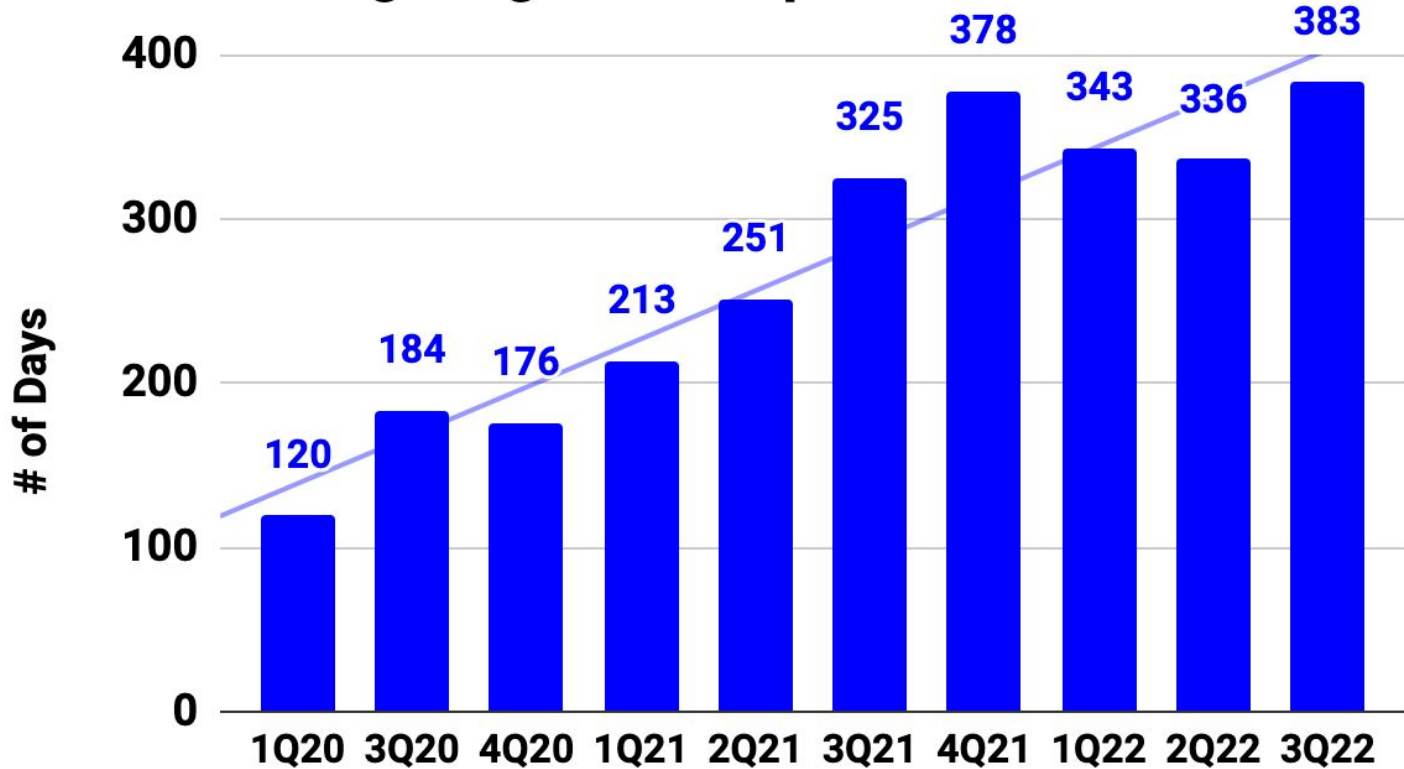

Average "Age" of Nonprofit in the Hat