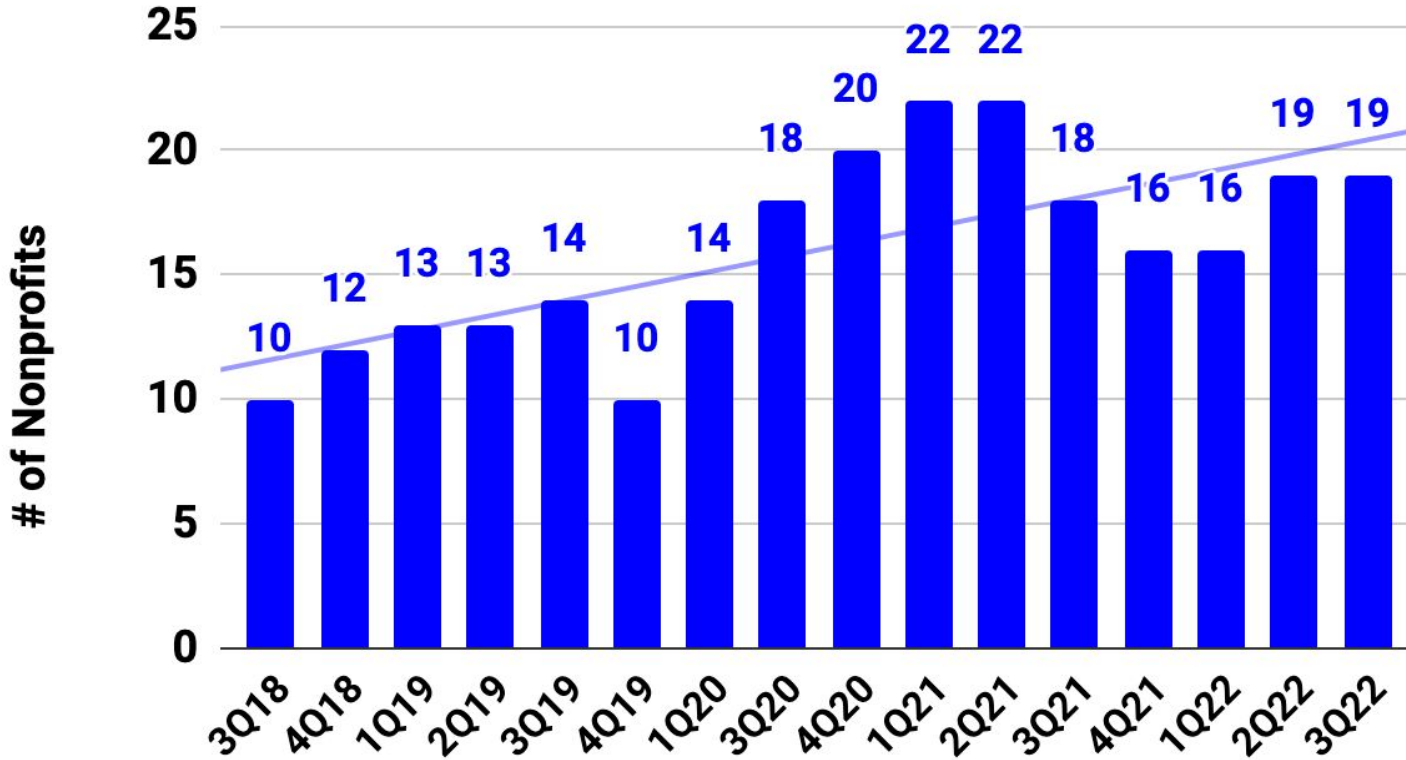

of Nonprofits in the Hat